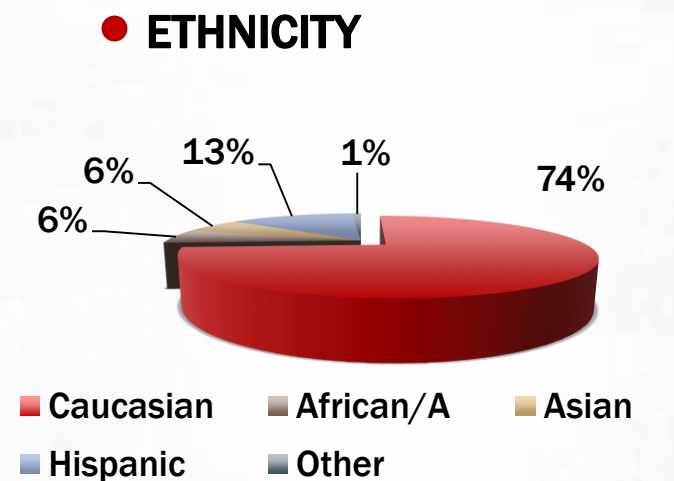

DEMOGRAPHICS: **QUANTCAST** YOUNG, AFFLUENT & **ENGAGED!**