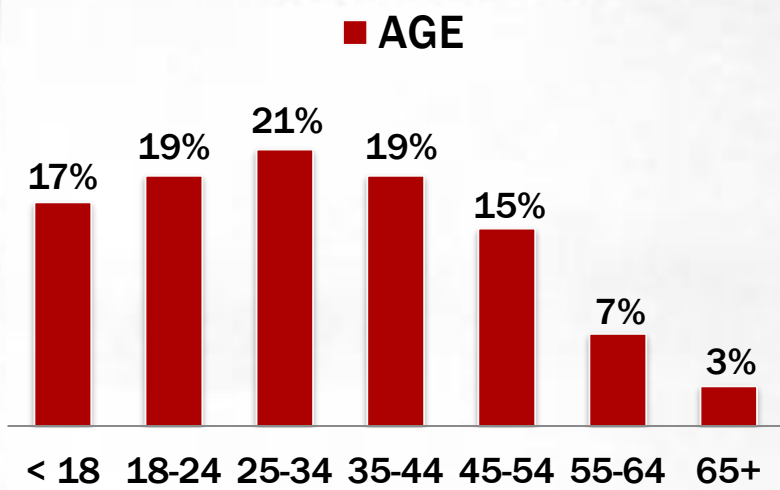

### ◆ **AGE**

<18 = 16%  
**18-34 = 43%**  
35-44 = 17%  
45-54 = 14%  
>55 = 10%

### ◆ **ENGAGEMENT**

**ADDICTS = 24%**  
REGULARS = 51%  
PASSERBYS = 24%

SOURCE: QUANTCAST MARCH 2016

# DEMOGRAPHICS: **QUANTCAST** YOUNG, AFFLUENT & **ENGAGED!**

SOURCE: QUANTCAST JULY 2016

### ◆ AGE

<18 = 11.1%  
**18-34 = 20.6%**  
35-44 = 15.8%  
45-54 = 14.7%  
>55 = 18.8%