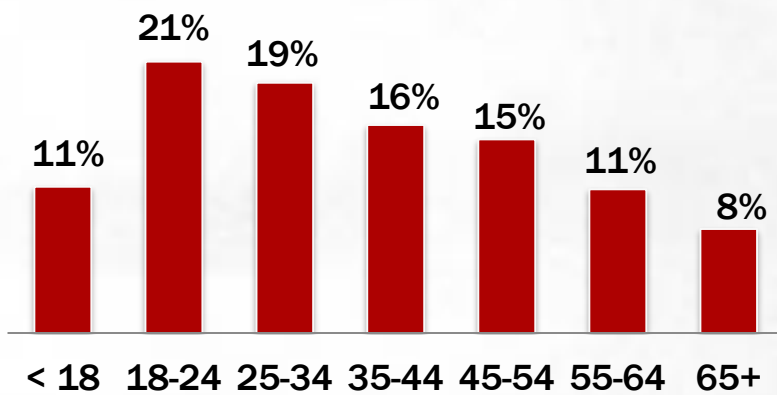

DEMOGRAPHICS: COMSCORE

YOUNG, AFFLUENT, WELL EDUCATED PEOPLE COME TO US!

■ AGE