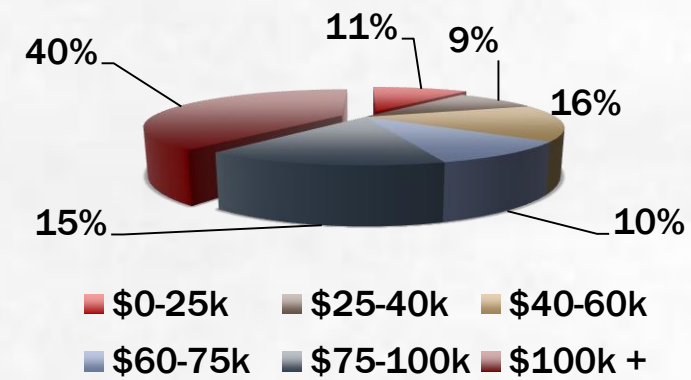

DEMOGRAPHICS: COMSCORE

YOUNG, AFFLUENT, WELL EDUCATED PEOPLE COME TO US!

● INCOME

SOURCE: COMSCORE JUNE 2016