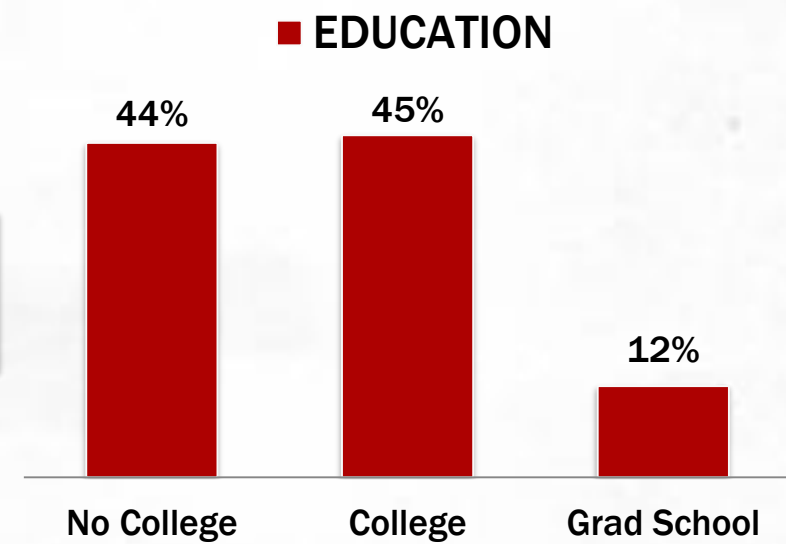

### ◆ **AGE**

<18 = 16%  
**18-34 = 43%**  
35-44 = 17%  
45-54 = 14%  
>55 = 10%

### ◆ **ENGAGEMENT**

**ADDICTS = 24%**  
REGULARS = 51%  
PASSERBYS = 24%

SOURCE: QUANTCAST MARCH 2016

# DEMOGRAPHICS: **QUANTCAST** YOUNG, AFFLUENT & **ENGAGED!**

SOURCE: QUANTCAST JULY 2016